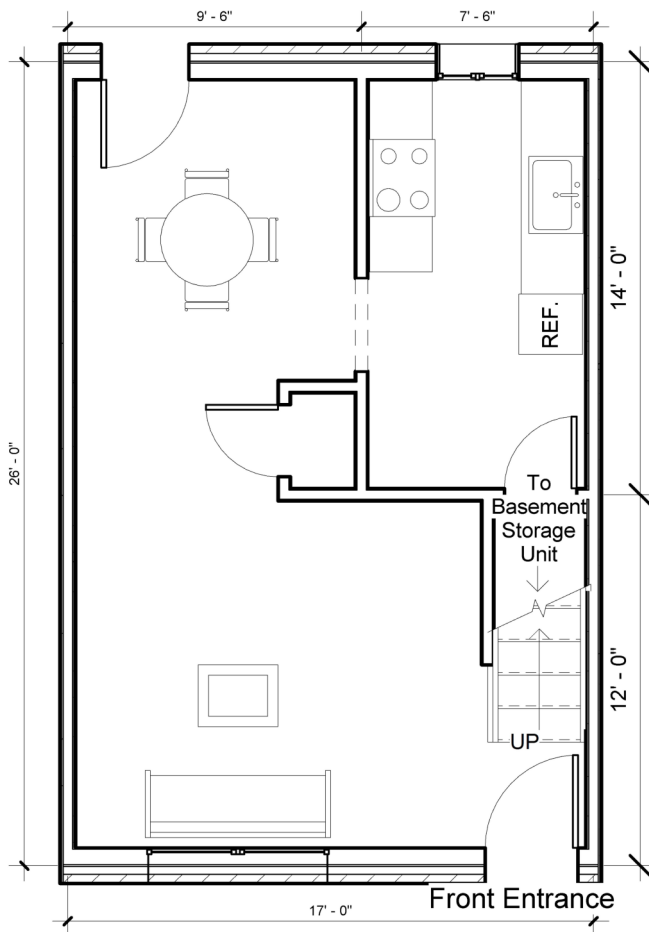

Pear Tree

34 Brown Ave. Jewett City, CT 06351

Features:

- Coin operated laundry in the building
- Hot water baseboard heat
- Large rooms with hardwood floors throughout
- Basement storage
- Typical unit ~ 890 sq. feet