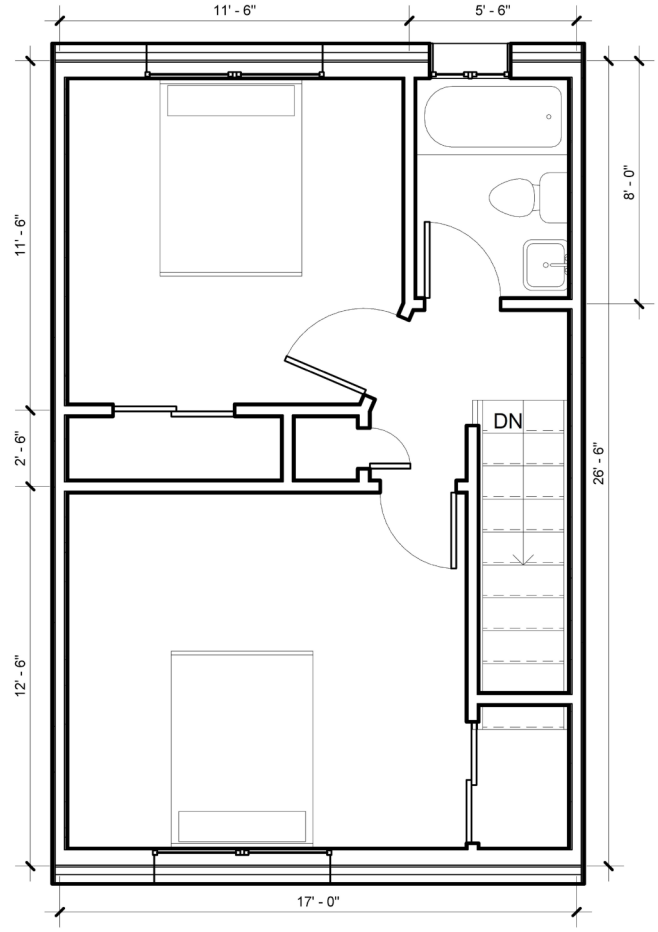

Pear Tree

34 Brown Ave. Jewett City, CT 06351

Features:

- Coin operated laundry in the building
- Hot water baseboard heat
- Large rooms with hardwood floors throughout
- Basement storage
- Typical unit ~ 890 sq. feet