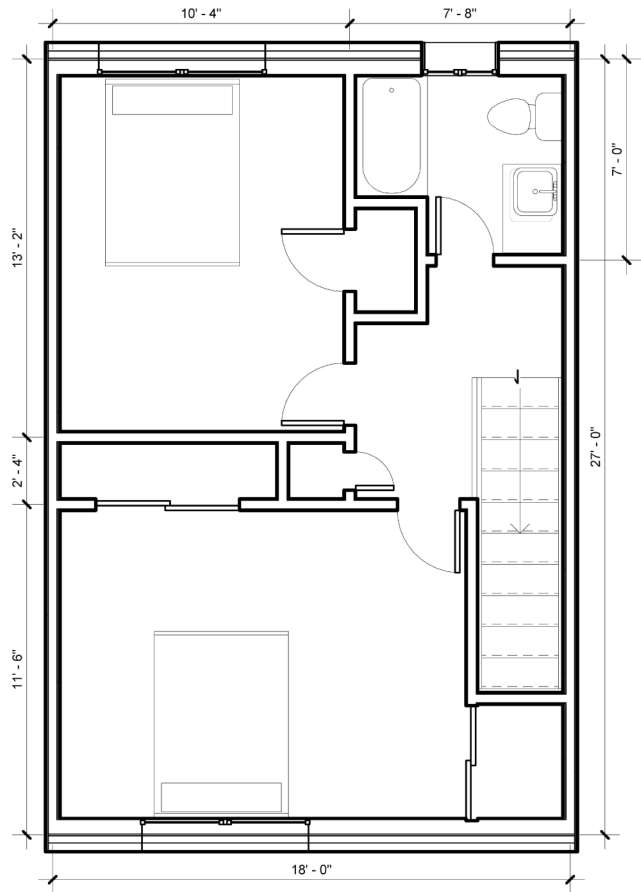

Mary Brown

112 Brown Ave. Jewett City, CT 06351

Features:

- Coin operated laundry in the building
- Hot water baseboard heat
- Spacious rooms with hardwood floors throughout
- Basement storage
- Typical unit ~ 950 sq. feet