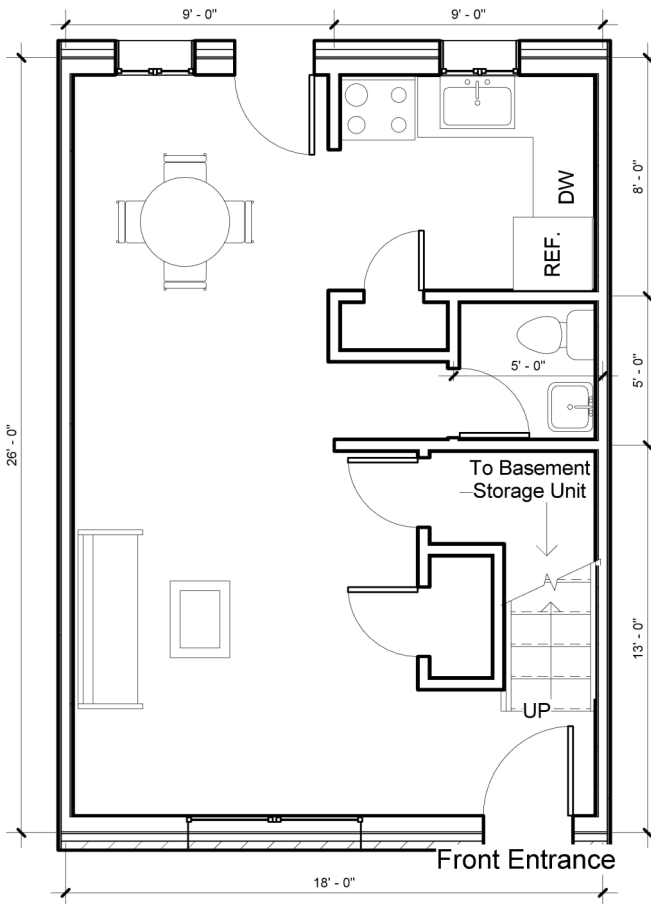

Mary Brown

112 Brown Ave. Jewett City, CT 06351

Features:

- Coin operated laundry in the building
- Hot water baseboard heat
- Spacious rooms with hardwood floors throughout
- Basement storage
- Typical unit ~ 950 sq. feet